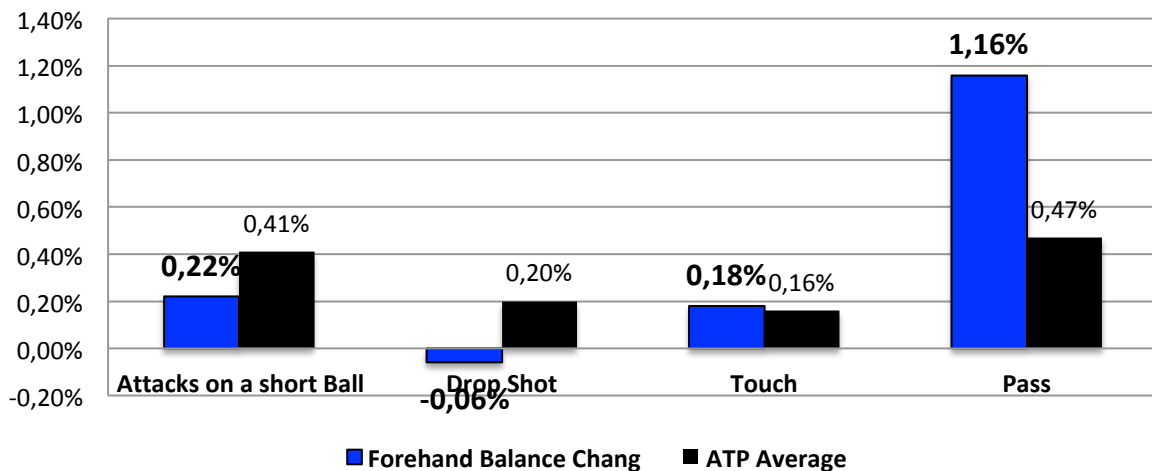

Second Serve Won Points

Second Serve Directions

Ratio of Double Faults

Ratio of Second Serve Winners

First Serve Return Won Points

Ratio of Returned First Serve

Second Serve Return Won Points

Ratio of Forehand Return Points

Ratio of Forehand Return Errors

Ratio of Backhand Return Points

Ratio of Backhand Return Errors

Forehand Return Balance

Backhand Return Balance

Ratio of Forehand Points

Ratio of Forehand Errors

Forehand Balance

Forehand Directions

Forehand Winning Probability & Frequency

Forehand Balance vs Rally Lengths

Special Forehand Balance

Ratio of Backhand Points

Ratio of Backhand Errors

Backhand Balance

Backhand Directions

Backhand Winning Probability & Frequence

Backhand Balance vs Rally Lengths

Special Backhand Balance

Percentage of Points Won at the Net

Frequence Played at the Net

Volley Ratio Points/Errors

Points Comparison With Rivals