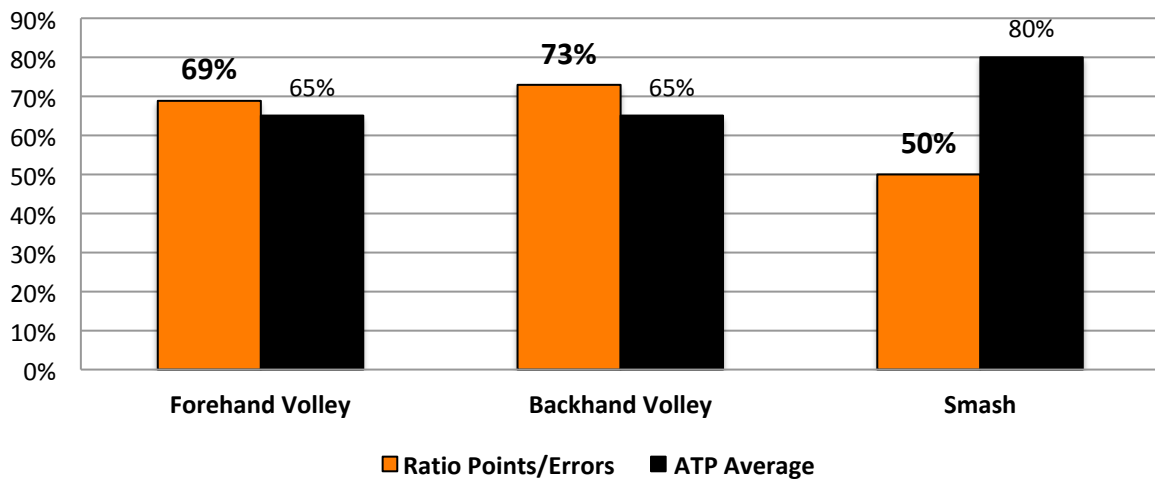

Backhand Winning Probability & Frequence

Backhand Balance vs Rally Lengths

Special Backhand Balance

Percentage of Points Won at the Net

Frequence Played at the Net

Volley Ratio Points/Errors

Points Comparison With Rivals

Errors Comparison With Rivals

Points/Errors Comparison With Rivals

General Points Won by Rally Lengths

Percentage of Points Won on **Serve** vs Rally Lengths

Percentage of Points Won on **Return** vs Rally Lengths