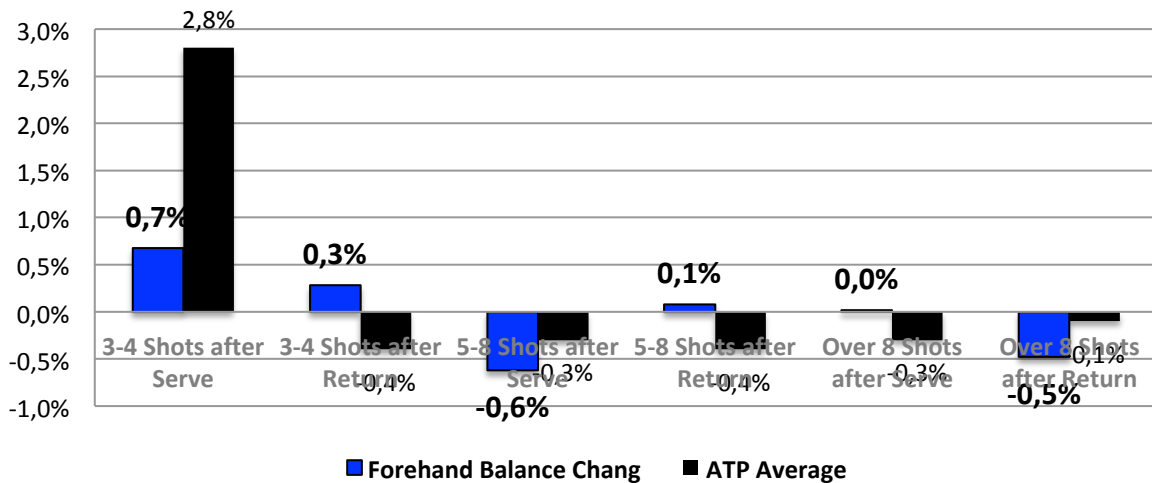

Second Serve Won Points

Second Serve Directions

Ratio of Double Faults

Ratio of Second Serve Winners

First Serve Return Won Points

Ratio of Returned First Serve

Second Serve Return Won Points

Ratio of Forehand Return Points

Ratio of Forehand Return Errors

Ratio of Backhand Return Points

Ratio of Backhand Return Errors

Forehand Return Balance

Backhand Return Balance

Ratio of Forehand Points

Ratio of Forehand Errors

Forehand Balance

Forehand Directions

Forehand Winning Probability & Frequency

Forehand Balance vs Rally Lengths

Special Forehand Balance

Ratio of Backhand Points

Ratio of Backhand Errors

Backhand Balance

Backhand Directions