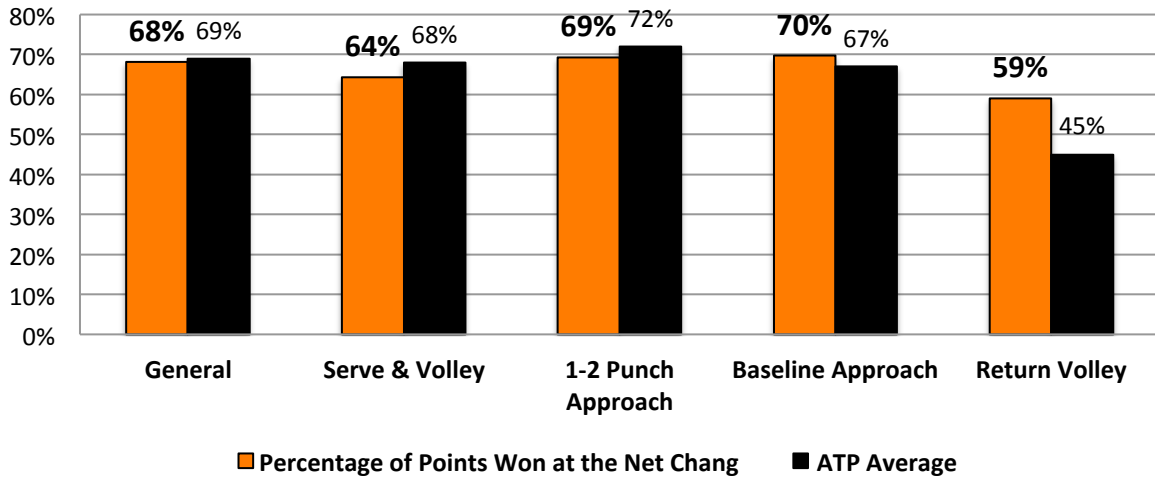

Second Serve Won Points

Second Serve Directions

Ratio of Double Faults

Ratio of Second Serve Winners

First Serve Return Won Points

Ratio of Returned First Serve

Second Serve Return Won Points

Ratio of Forehand Return Points

Forehand Directions

Forehand Winning Probability & Frequency

Forehand Balance vs Rally Lengths

Special Forehand Balance

Ratio of Backhand Points

Ratio of Backhand Errors

Backhand Balance

Backhand Directions

Backhand Winning Probability & Frequence

Backhand Balance vs Rally Lengths

Special Backhand Balance

Percentage of Points Won at the Net

Frequence Played at the Net

Volley Ratio Points/Errors

Points Comparison With Rivals

Errors Comparison With Rivals

Points/Errors Comparison With Rivals

General Points Won by Rally Lengths

Percentage of Points Won on **Serve** vs Rally Lengths

Percentage of Points Won on **Return** vs Rally Lengths