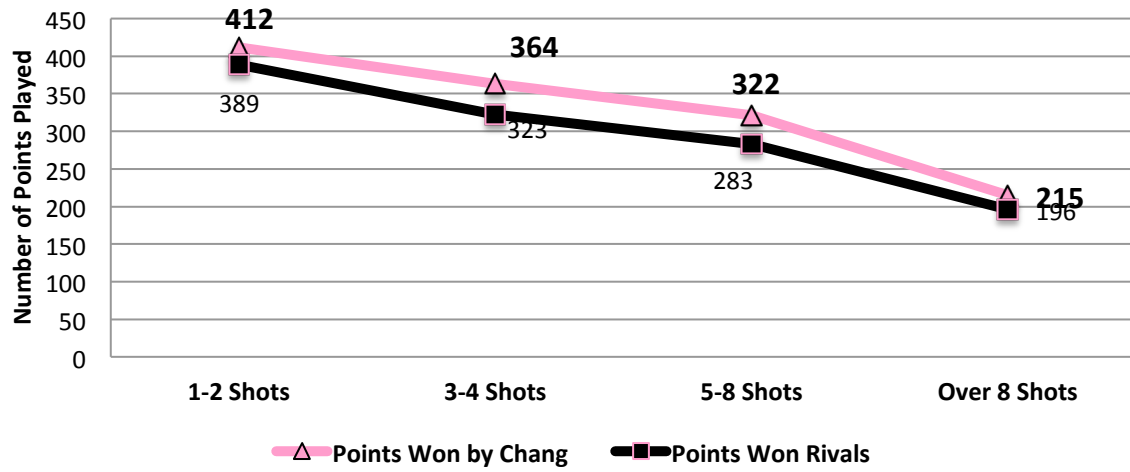

General Points Won by Rally Lengths