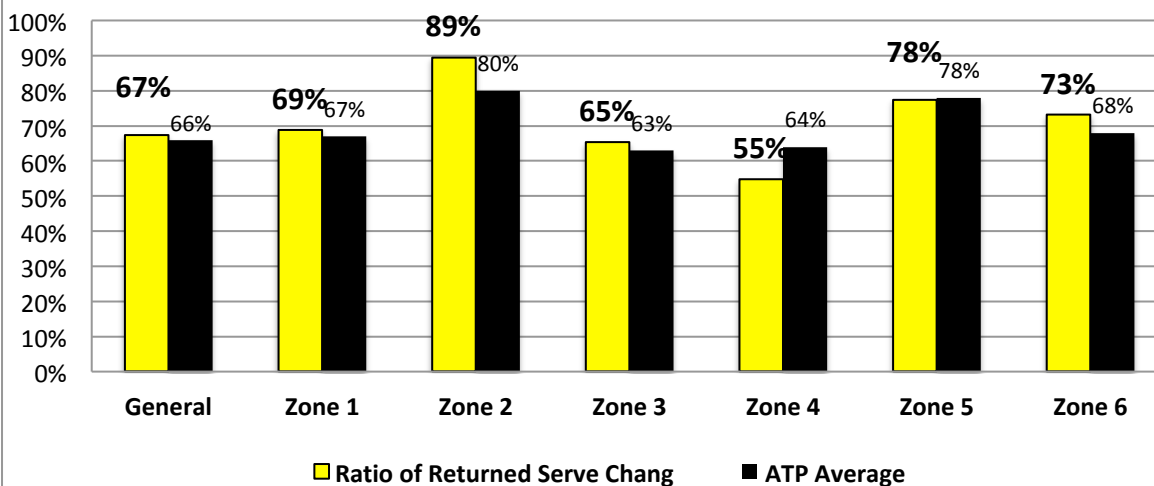

Second Serve Won Points

Second Serve Directions

Ratio of Double Faults

Ratio of Second Serve Winners

First Serve Return Won Points

Ratio of Returned First Serve

Second Serve Return Won Points

Ratio of Forehand Return Points

Ratio of Forehand Return Errors

Ratio of Backhand Return Points

Ratio of Backhand Return Errors

Forehand Return Balance

Backhand Return Balance

Ratio of Forehand Points

Ratio of Forehand Errors

Forehand Balance

Forehand Directions

Forehand Winning Probability & Frequency

Forehand Balance vs Rally Lengths

Special Forehand Balance

Ratio of Backhand Points

Ratio of Backhand Errors

Backhand Balance

Backhand Directions

Backhand Winning Probability & Frequence

Backhand Balance vs Rally Lengths

Special Backhand Balance

Percentage of Points Won at the Net

Frequence Played at the Net

Volley Ratio Points/Errors

Points Comparison With Rivals