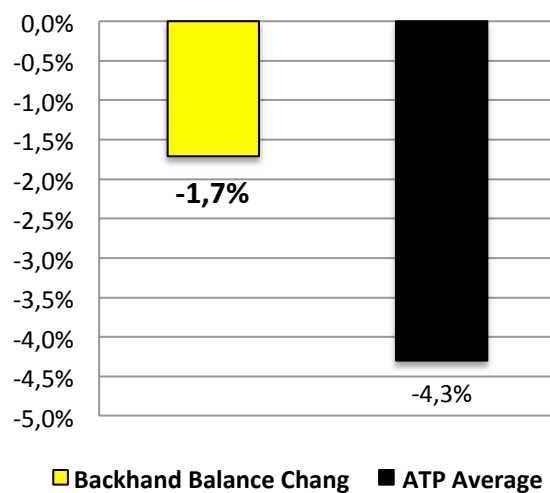

Second Serve Won Points

Second Serve Directions

Ratio of Double Faults

Ratio of Second Serve Winners

First Serve Return Won Points

Ratio of Returned First Serve

Second Serve Return Won Points

Ratio of Forehand Return Points

Ratio of Forehand Return Errors

Ratio of Backhand Return Points

Ratio of Backhand Return Errors

Forehand Return Balance

Backhand Return Balance

Ratio of Forehand Points

Ratio of Forehand Errors

Forehand Balance

Forehand Directions

Forehand Winning Probability & Frequency

Forehand Balance vs Rally Lengths

Special Forehand Balance

Ratio of Backhand Points

Ratio of Backhand Errors

Backhand Balance

Backhand Directions

Backhand Winning Probability & Frequence

Backhand Balance vs Rally Lengths

Special Backhand Balance

Percentage of Points Won at the Net

Frequence Played at the Net

Volley Ratio Points/Errors

Points Comparison With Rivals