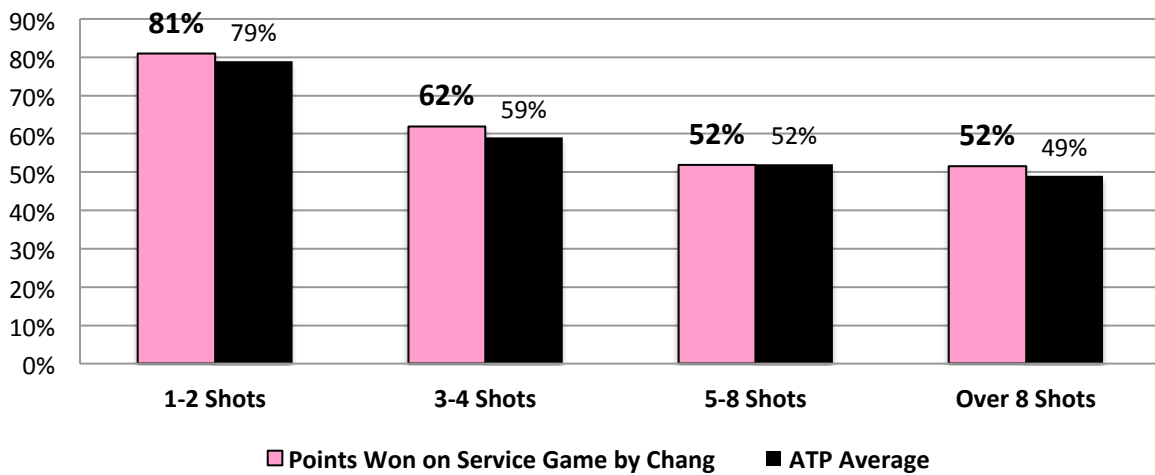

Backhand Winning Probability & Frequence

Backhand Balance vs Rally Lengths

Special Backhand Balance

Percentage of Points Won at the Net

Frequence Played at the Net

Volley Ratio Points/Errors

Points Comparison With Rivals

Errors Comparison With Rivals

Points/Errors Comparison With Rivals

General Points Won by Rally Lengths

Percentage of Points Won on **Serve** vs Rally Lengths

Percentage of Points Won on **Return** vs Rally Lengths