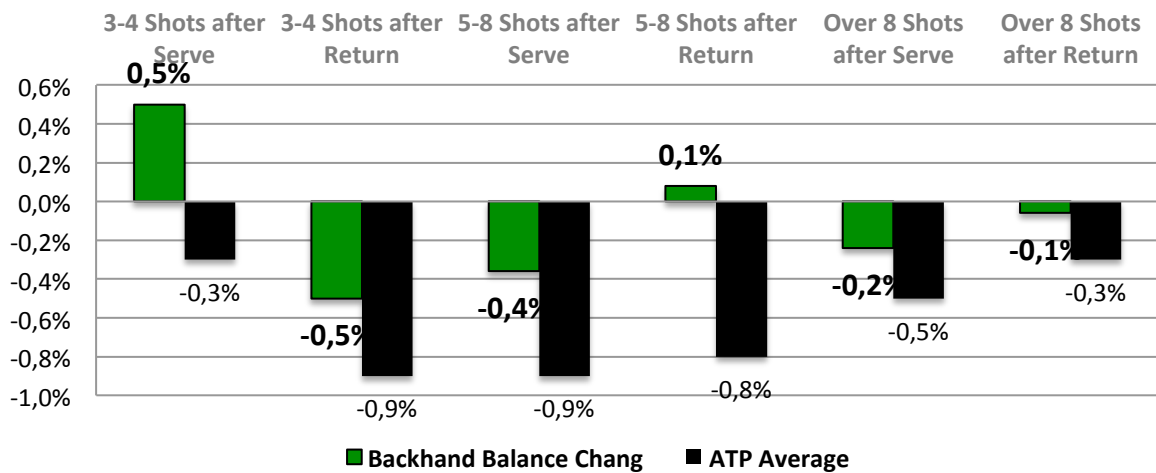

Second Serve Won Points

Second Serve Directions

Ratio of Double Faults

Ratio of Second Serve Winners

First Serve Return Won Points

Ratio of Returned First Serve

Second Serve Return Won Points

Ratio of Forehand Return Points

Ratio of Forehand Return Errors

Ratio of Backhand Return Points

Ratio of Backhand Return Errors

Forehand Return Balance

Backhand Return Balance

Ratio of Forehand Points

Ratio of Forehand Errors

Forehand Balance

Forehand Directions

Forehand Winning Probability & Frequency

Forehand Balance vs Rally Lengths

Special Forehand Balance

Ratio of Backhand Points

Ratio of Backhand Errors

Backhand Balance

Backhand Directions

Backhand Winning Probability & Frequence

Backhand Balance vs Rally Lengths

Special Backhand Balance

Percentage of Points Won at the Net

Frequence Played at the Net

Volley Ratio Points/Errors

Points Comparison With Rivals