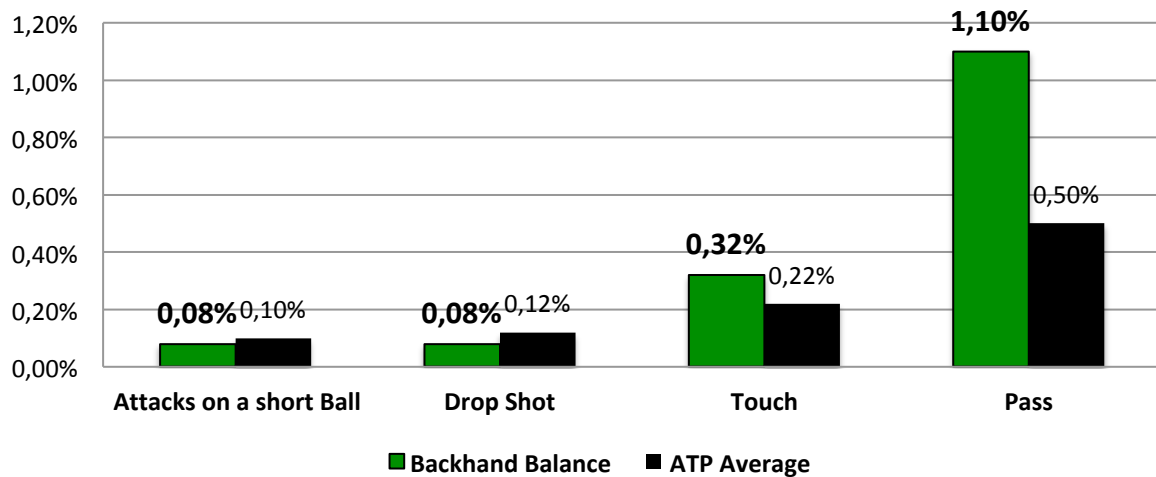

Second Serve Won Points

Second Serve Directions

Ratio of Double Faults

Ratio of Second Serve Winners

First Serve Return Won Points

Ratio of Returned First Serve

Second Serve Return Won Points

Ratio of Forehand Return Points

Ratio of Forehand Return Errors

Ratio of Backhand Return Points

Ratio of Backhand Return Errors

Forehand Return Balance

Backhand Return Balance

Ratio of Forehand Points

Ratio of Forehand Errors

Forehand Balance

Forehand Directions

Forehand Winning Probability & Frequency

Forehand Balance vs Rally Lengths

Special Forehand Balance

Ratio of Backhand Points

Ratio of Backhand Errors

Backhand Balance

Backhand Directions

Backhand Winning Probability & Frequence

Backhand Balance vs Rally Lengths

Special Backhand Balance

Percentage of Points Won at the Net

Frequence Played at the Net

Volley Ratio Points/Errors

Points Comparison With Rivals