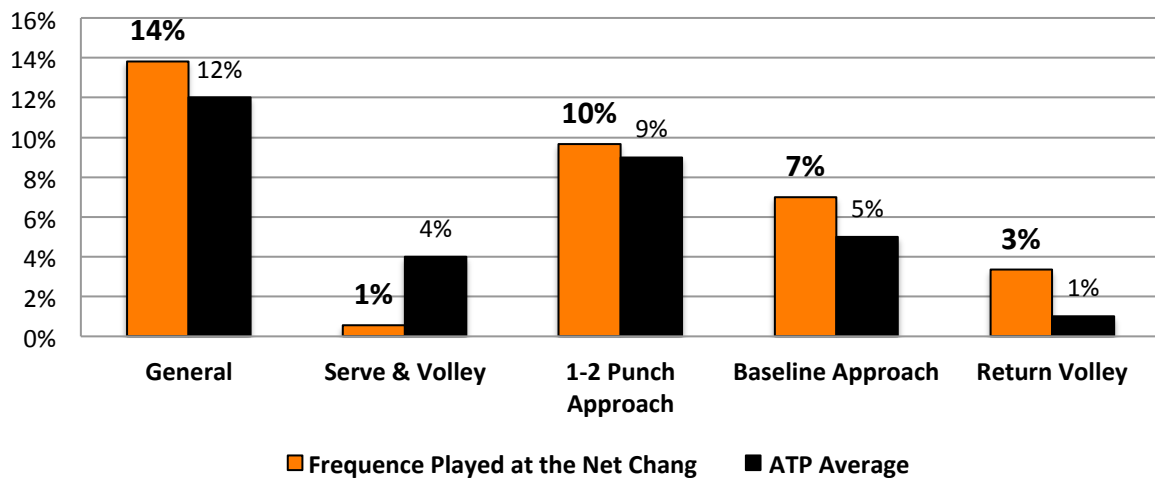

Forehand Directions

Forehand Winning Probability & Frequency

Forehand Balance vs Rally Lengths

Special Forehand Balance

Ratio of Backhand Points

Ratio of Backhand Errors

Backhand Balance

Backhand Directions

Backhand Winning Probability & Frequence

Backhand Balance vs Rally Lengths

Special Backhand Balance

Percentage of Points Won at the Net

Frequence Played at the Net

Volley Ratio Points/Errors

Points Comparison With Rivals

Errors Comparison With Rivals

Points/Errors Comparison With Rivals

General Points Won by Rally Lengths

Percentage of Points Won on **Serve** vs Rally Lengths

Percentage of Points Won on **Return** vs Rally Lengths