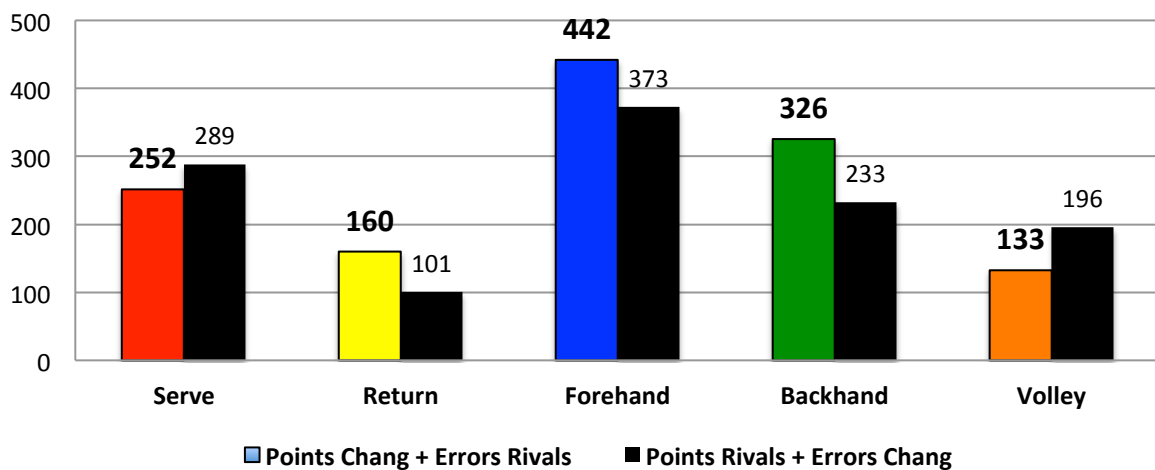

Forehand Directions

Forehand Winning Probability & Frequency

Forehand Balance vs Rally Lengths

Special Forehand Balance

Ratio of Backhand Points

Ratio of Backhand Errors

Backhand Balance

Backhand Directions

Backhand Winning Probability & Frequence

Backhand Balance vs Rally Lengths

Special Backhand Balance

Percentage of Points Won at the Net

Frequence Played at the Net

Volley Ratio Points/Errors

Points Comparison With Rivals

Errors Comparison With Rivals

Points/Errors Comparison With Rivals

General Points Won by Rally Lengths

Percentage of Points Won on **Serve** vs Rally Lengths

Percentage of Points Won on **Return** vs Rally Lengths