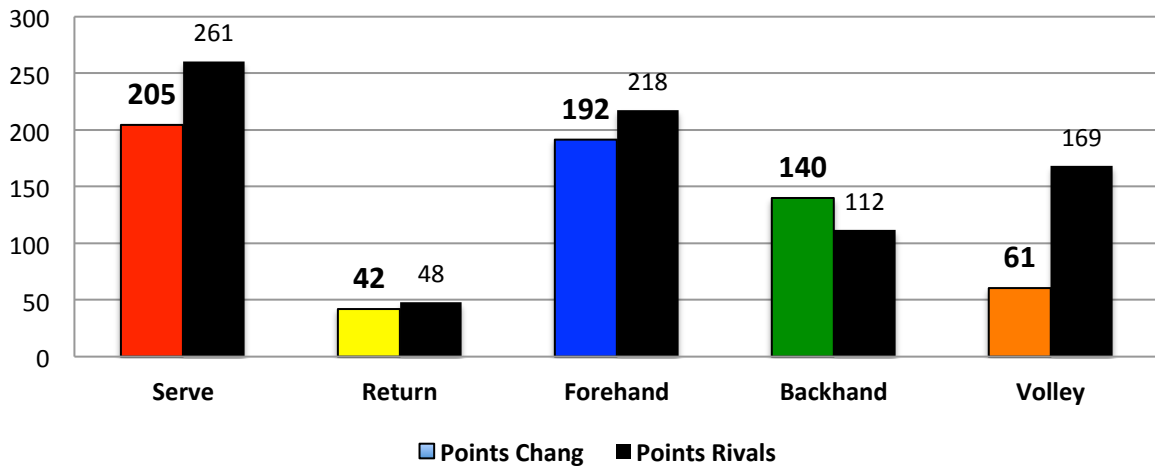

Forehand Directions

Forehand Winning Probability & Frequency

Forehand Balance vs Rally Lengths

Special Forehand Balance

Ratio of Backhand Points

Ratio of Backhand Errors

Backhand Balance

Backhand Directions

Backhand Winning Probability & Frequence

Backhand Balance vs Rally Lengths

Special Backhand Balance

Percentage of Points Won at the Net

Frequence Played at the Net

Volley Ratio Points/Errors

Points Comparison With Rivals