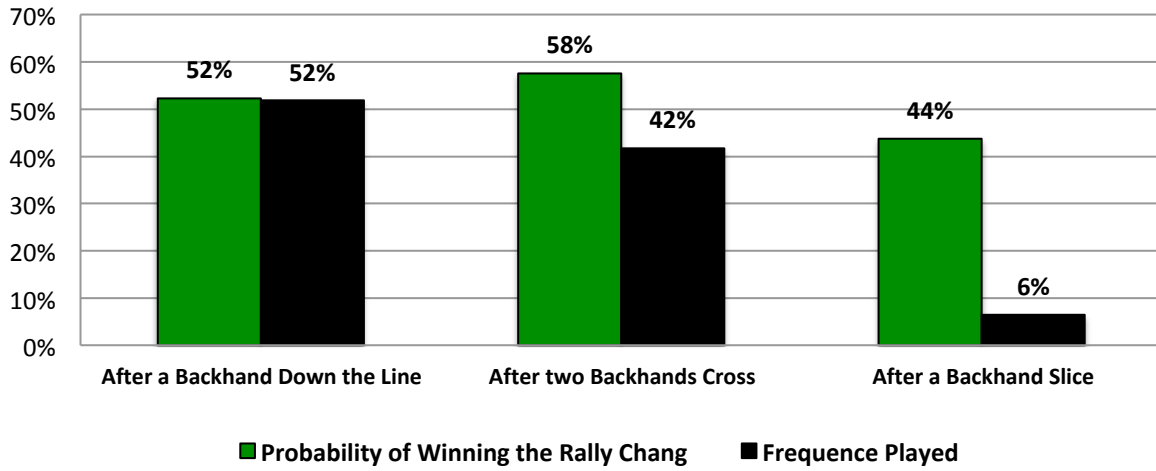

Second Serve Won Points

Second Serve Directions

Ratio of Double Faults

Ratio of Second Serve Winners

First Serve Return Won Points

Ratio of Returned First Serve

Second Serve Return Won Points

Ratio of Forehand Return Points

Forehand Directions

Forehand Winning Probability & Frequency

Forehand Balance vs Rally Lengths

Special Forehand Balance

Ratio of Backhand Points

Ratio of Backhand Errors

Backhand Balance

Backhand Directions

Backhand Winning Probability & Frequence

Backhand Balance vs Rally Lengths

Special Backhand Balance

Percentage of Points Won at the Net

Frequence Played at the Net

Volley Ratio Points/Errors

Points Comparison With Rivals